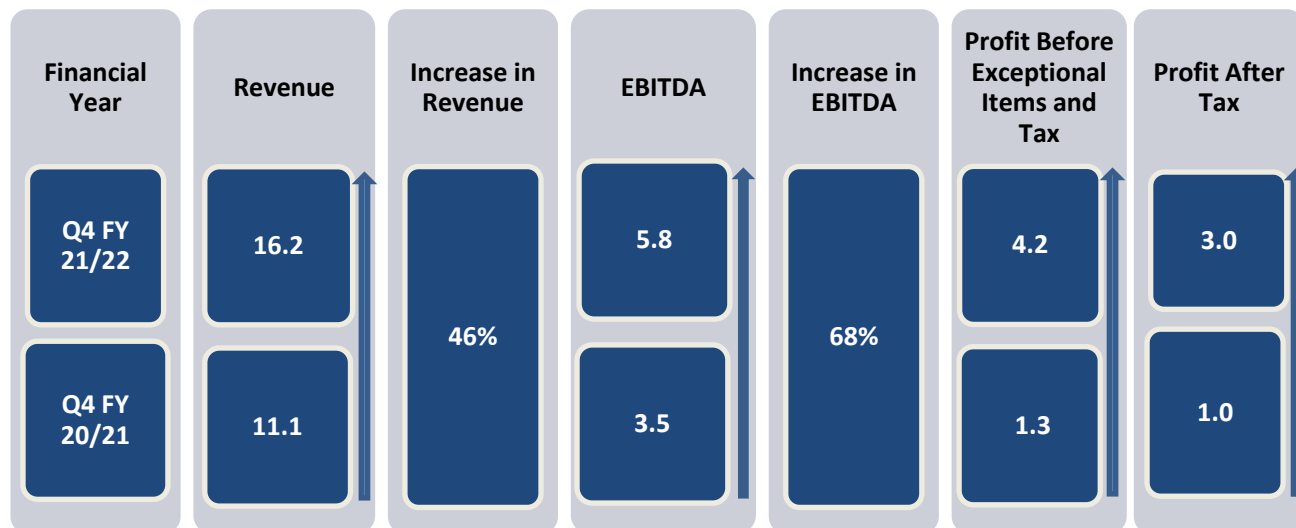

MUMBAI, APRIL 19, 2022: Benares Hotels Limited (BHL), a subsidiary of The Indian Hotels Company Limited (IHCL), reported its results for the fourth quarter ending March 31, 2022.

FINANCIAL RESULTS FOR THE FOURTH QUARTER ENDING MARCH 31, 2022